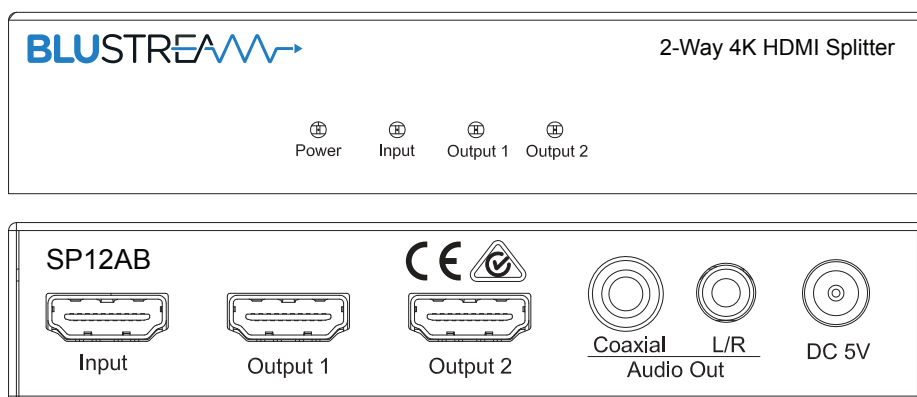

# SP12AB

## 2-Way 4K HDMI Splitter with Audio Breakout and EDID Management

### Description

Our SP12AB 4K HDMI splitter distributes a single HDMI source to two simultaneous outputs. The unit transmits all HDMI resolutions up to and including 4K. The 2-Way splitter also includes the advanced features of audio breakout and EDID management.

Advanced EDID management

Supports LPCM 7.1CH, Dolby TrueHD, Dolby Digital Plus and DTS-HD Master Audio transmission

Supports 3D signal display